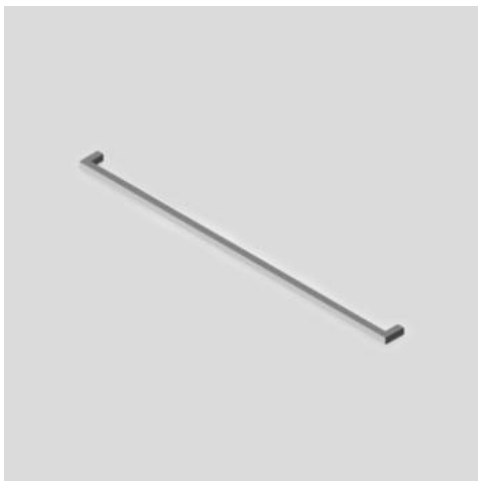

flat handle

Available in lengths of
190 mm and 255 mm

knob handle

width: 20 mm

recessed handle

(only for sliding door cabinets Basic Maxi and Basic Mini)

size: 39 mm x 39 mm

brushed knob handle

length: 60 mm
width: 35 mm
height: 39 mm

bar handle

Available in lengths of
168 mm and 512 mm

mitre handles

Available in stainless steel colour and black, as well as in lengths of 137 mm and 457 mm

square bow handle

length: 192 mm

polished designer handle

Available in lengths of
168 mm and 488 mm

curved handle

length: 158 mm

short white edge handle

length: 50 mm

long chrome edge handle

length: 150 mm

long white edge handle

length: 150 mm

long black edge handle

length: 150 mm