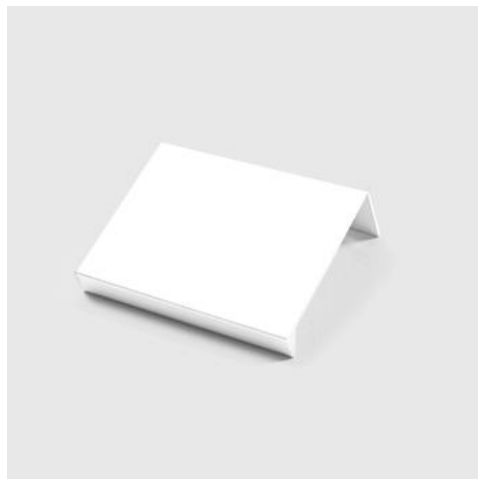

flat handle

Available in lengths of
190 mm and 255 mm

knob handle

width: 20 mm

recessed handle

(only for sliding door cabinets Basic Maxi and Basic Mini)

size: 39 mm x 39 mm

brushed knob handle

length: 192 mm

polished designer handle

Available in lengths of
168 mm and 488 mm

curved handle

length: 158 mm

short white edge handle

length: 50 mm

long chrome edge handle