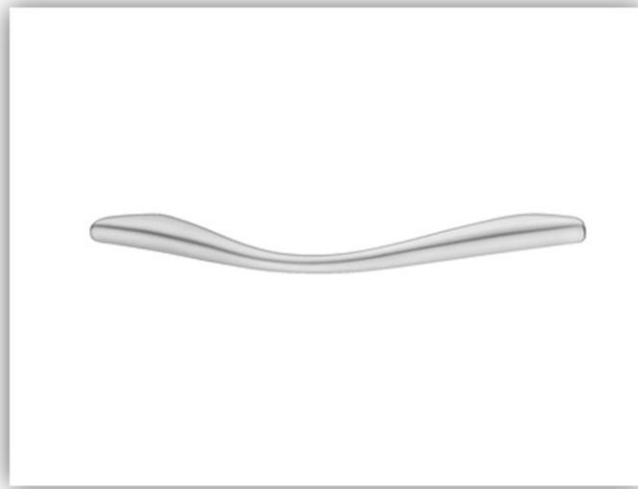

flat handle

Available in lengths of
190 mm and 255 mm

knob handle

width: 20 mm

recessed handle

(only for sliding door cabinets Basic Maxi and Basic Mini)

size: 39 mm x 39 mm

brushed knob handle

length: 60 mm
width: 35 mm
height: 39 mm

bar handle

Available in lengths of
168 mm and 512 mm

mitre handles

Available in stainless steel colour and black, as well as in lengths of 137 mm and 457 mm

square bow handle

length: 192 mm

polished designer handle

Available in lengths of
168 mm and 488 mm

curved handle

length: 158 mm

short white edge handle

length: 50 mm

long chrome edge handle

length: 150 mm

long white edge handle

length: 150 mm

long black edge handle

length: 150 mm