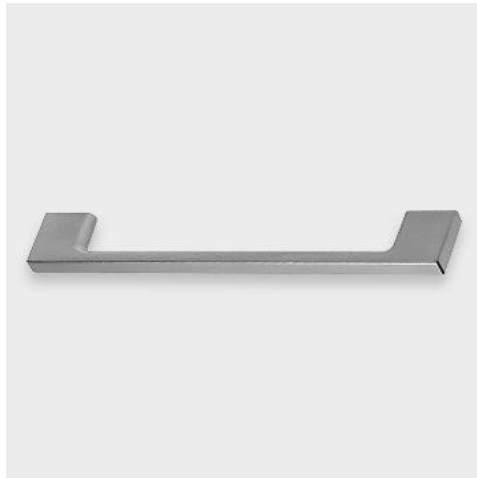

matte curved handle

length: 150 mm

polished curved handle

length: 150 mm

gold curved handle

length: 150 mm

bow handle

Available in lengths of
140 mm and 200 mm

flat handle

Available in lengths of
190 mm and 255 mm

knob handle

width: 20 mm

recessed handle

(only for sliding door cabinets Basic Maxi and Basic Mini)

size: 39 mm x 39 mm

brushed knob handle

length: 60 mm
width: 35 mm
height: 39 mm

bar handle

Available in lengths of
168 mm and 512 mm

mitre handles

Available in stainless steel colour and black, as well as in lengths of 137 mm and 457 mm

square bow handle

length: 150 mm

long white edge handle

length: 150 mm

long black edge handle

length: 150 mm